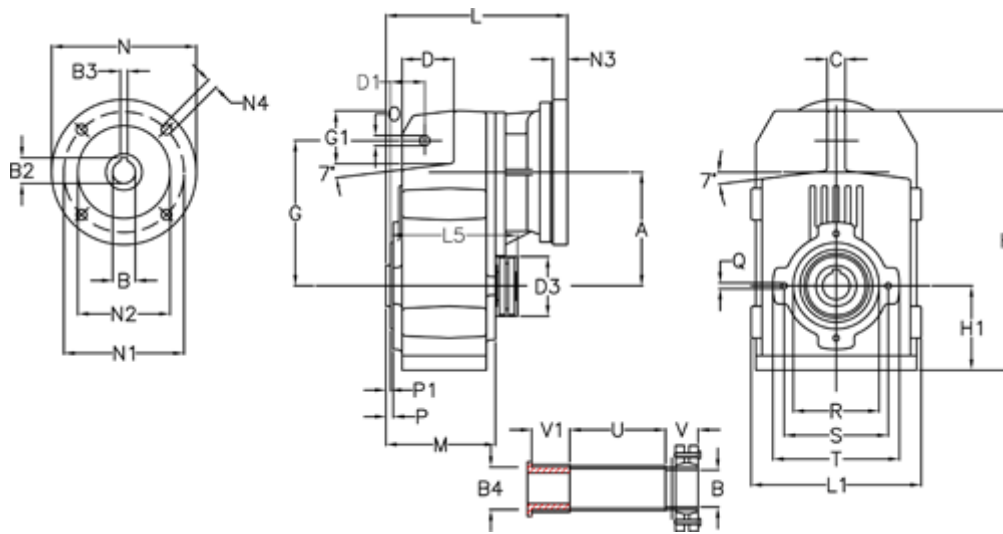

Article number: 29560110608220

Description: Shaft mounted gear
A102QF30-106-P63B5

Measures

A = 112.50	D1 = 35.0	I5 = 159.5	P1 = 3.0	V = 41
B = 30	d3 = 77	M = 100.5	Q = M8x12	V1 = 48
B1 = 11	G = 140	N = 140	R = 80	
B2 = 12.8	G1 = 51.0	N1 = 115	S = 100	
B3 = 4	H = 251.0	N2 = 95	T = 120	
B4 = 30	H1 = 84.0	N4 = M8x19	Tightening torque Nm adapter bushing = 6.0	
C = 20	L = 185.5	O = 11	Tightening torque Nm shrink disc = 7.0	
D = 47.5	L1 = 170	P = 4.5	U = 83.0	